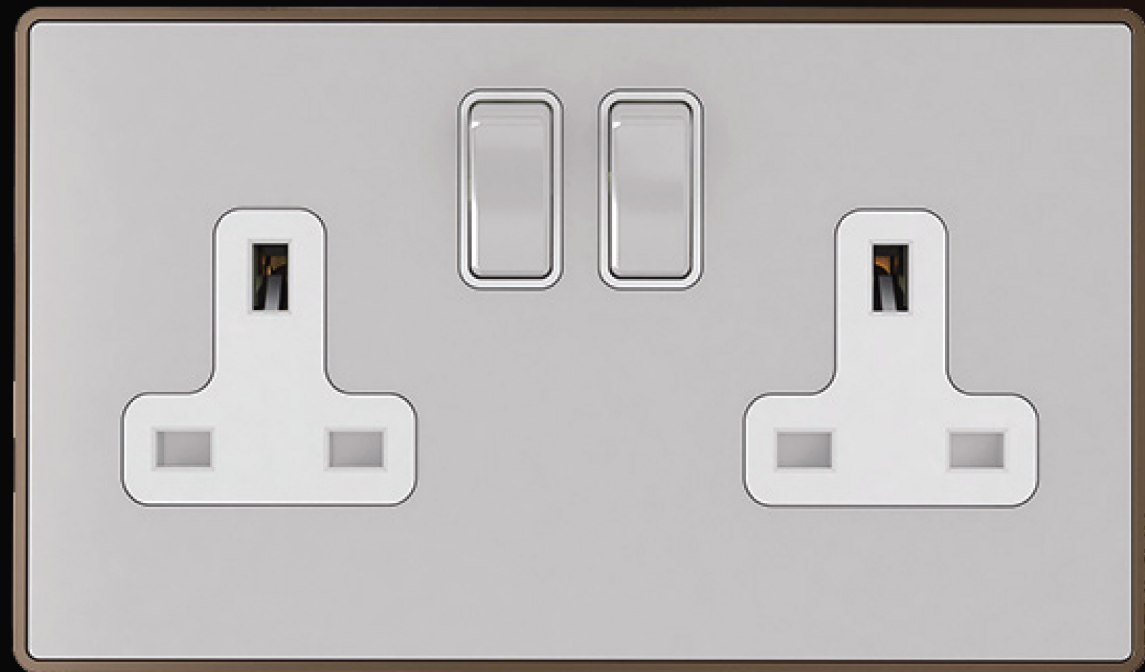

There is no doubt that Karter® is your smart choice for electric products.

REGAL CURVED RANGE

REGAL CURVED RANGE

REGAL DECO RANGE

25
Years guarantee

REGAL SERIES

REGAL SERIES

Designed for easy installation and Modern life the Regal series provides one of the most comprehensive ranges of beautifully crafted, sleek, sophisticated fittings on the market. We have now taken this minimal design approach one step further. The stunning result is the Regal Screwless Flat Plate series. More choice, more style, and packed with innovative technical features for your life. Never has less meant more.

Feature & benefits

- ◆ Comprehensive range from dimmer switches to data communication and all control applications
- ◆ Slimline, compact neons for a subtle effect
- ◆ Switches are fully rated at 10AX for fluorescent and inductive loads
- ◆ Curved, matching metal capped rockers that are aesthetically pleasing and easy to operate with a choice of white or black interior
- ◆ USB sockets and Fused connections are available