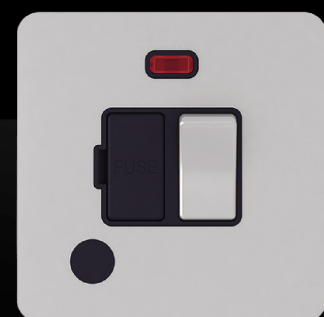

REGAL CURVED RANGE