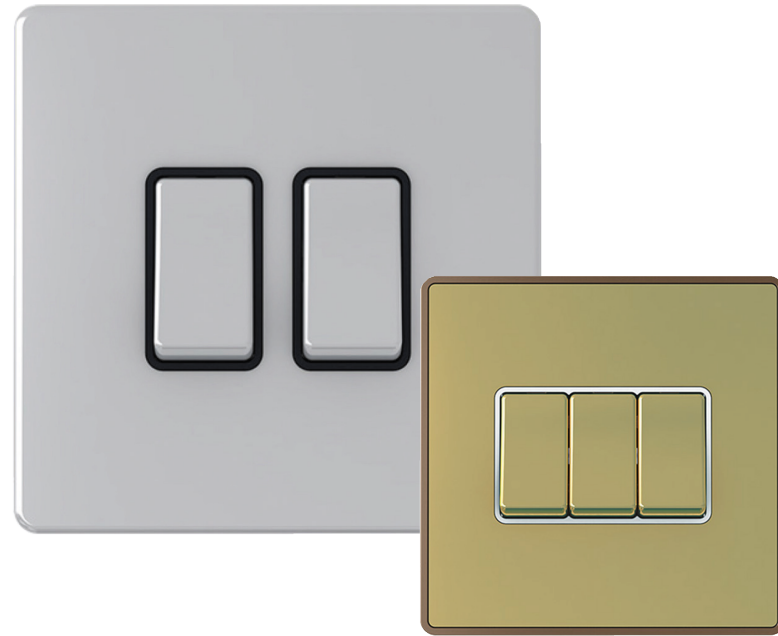

There is no doubt that Karter® is your smart choice for electric products.

REGAL CURVED RANGE

REGAL CURVED RANGE

REGAL DECO RANGE

25
Years guarantee

REGAL SERIES

REGAL SERIES

Designed for easy installation and Modern life the Regal series provides one of the most comprehensive ranges of beautifully crafted, sleek, sophisticated fittings on the market. We have now taken this minimal design approach one step further. The stunning result is the Regal Screwless Flat Plate series. More choice, more style, and packed with innovative technical features for your life. Never has less meant more.

Feature & benefits

- ◆ Comprehensive range from dimmer switches to data communication and all control applications
- ◆ Slimline, compact neons for a subtle effect
- ◆ Switches are fully rated at 10AX for fluorescent and inductive loads
- ◆ Curved, matching metal capped rockers that are aesthetically pleasing and easy to operate with a choice of white or black interior
- ◆ USB sockets and Fused connections are available