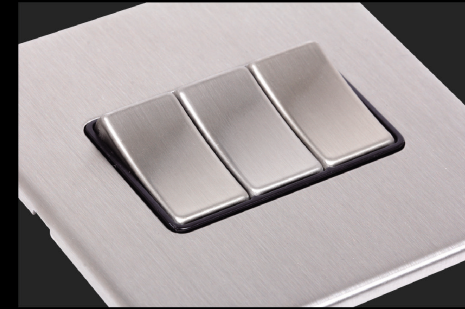

There is no doubt that Karter® is your smart choice for electric products.

REGAL CURVED RANGE

REGAL CURVED RANGE

REGAL DECO RANGE

25
Years guarantee

REGAL SERIES

REGAL SERIES

Designed for easy installation and Modern life the Regal series provides one of the most comprehensive ranges of beautifully crafted, sleek, sophisticated fittings on the market. We have now taken this minimal design approach one step further. The stunning result is the Regal Screwless Flat Plate series. More choice, more style, and packed with innovative technical features for your life. Never has less meant more.

Feature & benefits

- ◆ Comprehensive range from dimmer switches to data communication and all control applications
- ◆ Slimline, compact neons for a subtle effect
- ◆ Switches are fully rated at 10AX for fluorescent and inductive loads
- ◆ Curved, matching metal capped rockers that are aesthetically pleasing and easy to operate with a choice of white or black interior
- ◆ USB sockets and Fused connections are available