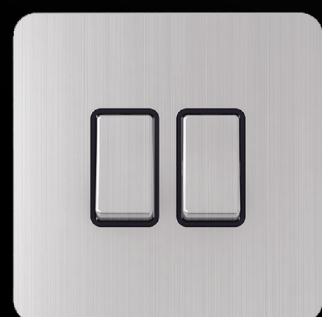

REGAL CURVED RANGE